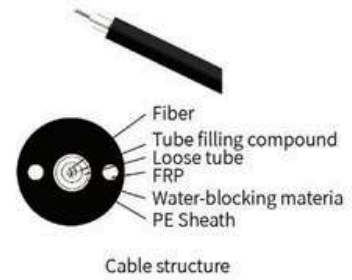

Size:482x245x44mm
cold roll steel
24 SC simplex
24 fibers

Fibra Óptica

Loose layer twisted non-metal reinforced core ordinary armored optical cable

Central tube non-armored optical cable

Central tube type non-metal armored optical cable

Access fiber optic cable

8-shaped central bundle tube fiber optic cable

Access fiber optic cable

GCYF(X)Y
Air-blown micro-cable

Access fiber optic cable

Single Sheath (50~200M)

JET ADSS(30~100)

Double Sheath (50~800M)