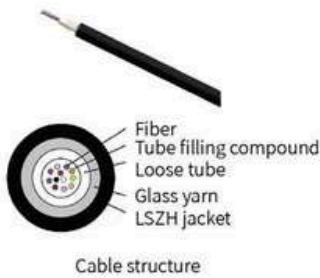

Size:482x245x44mm
cold roll steel
24 SC simplex
24 fibers

Fibra Óptica

Loose layer twisted non-metal reinforced core ordinary armored optical cable

Central tube non-armored optical cable

Central tube type non-metal armored optical cable

Access fiber optic cable

8-shaped central bundle tube fiber optic cable

Access fiber optic cable

GCYF(X)Y
Air-blown micro-cable

Access fiber optic cable

Single Sheath (50~200M)

JET ADSS(30~100)

Double Sheath (50~800M)