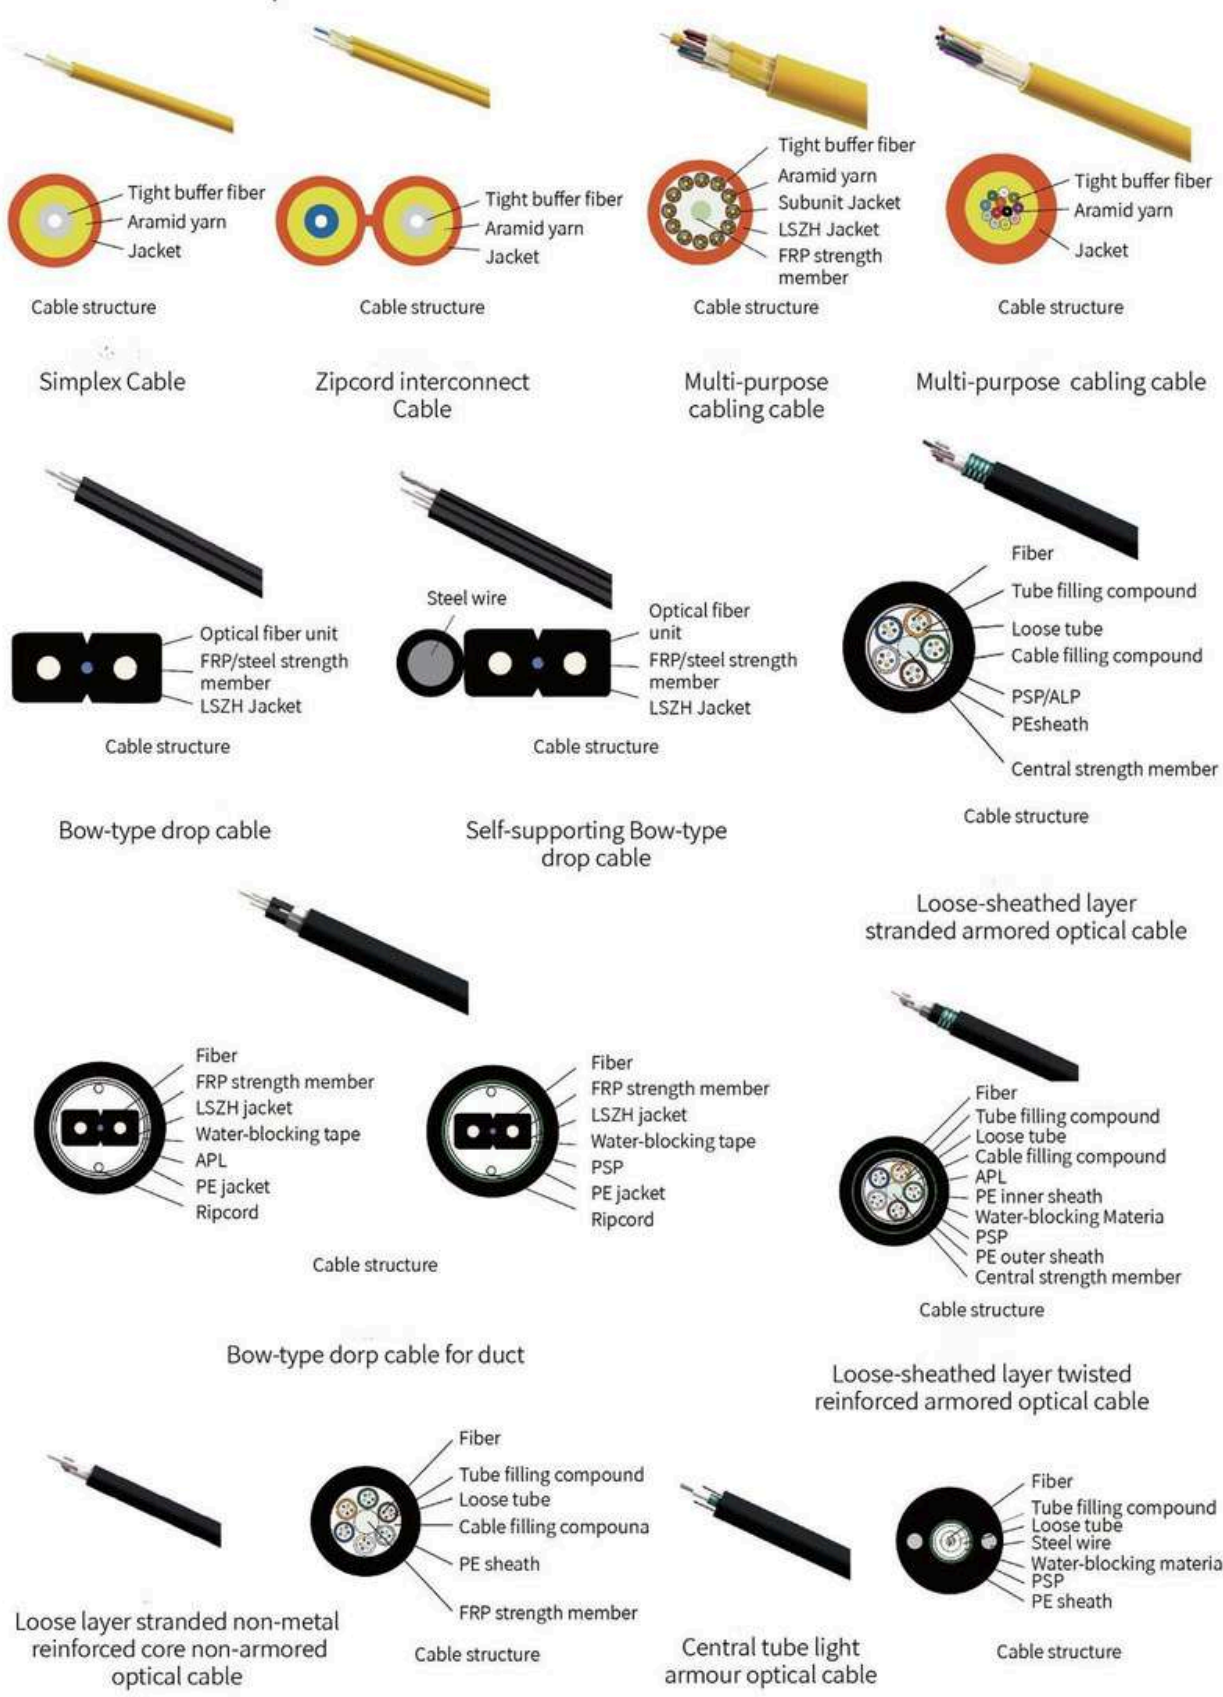

Fibra Óptica