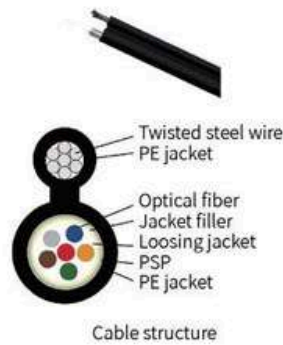

8-shaped central bundle tube fiber optic cable