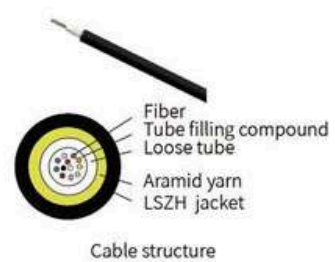

Size:482x245x44mm
cold roll steel
24 SC simplex
24 fibers

Fibra Óptica

Loose layer twisted non-metal reinforced core ordinary armored optical cable

Central tube non-armored optical cable

Central tube type non-metal armored optical cable

Access fiber optic cable

8-shaped central bundle tube fiber optic cable

Access fiber optic cable

GCYF(X)Y
Air-blown micro-cable

Access fiber optic cable

Single Sheath (50~200M)

JET ADSS(30~100)

Double Sheath (50~800M)