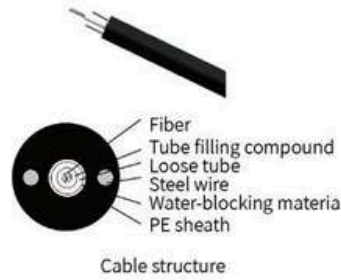

Central tube non-armored optical cable