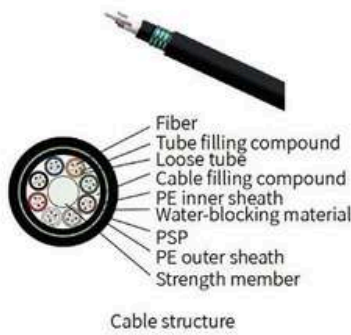

Loose layer twisted non-metal reinforced core ordinary armored optical cable